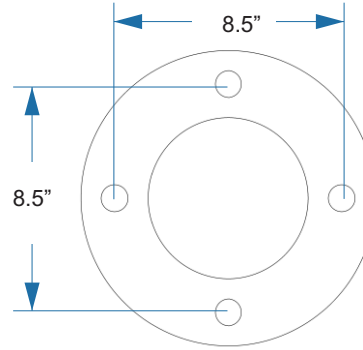

Bolt Pattern