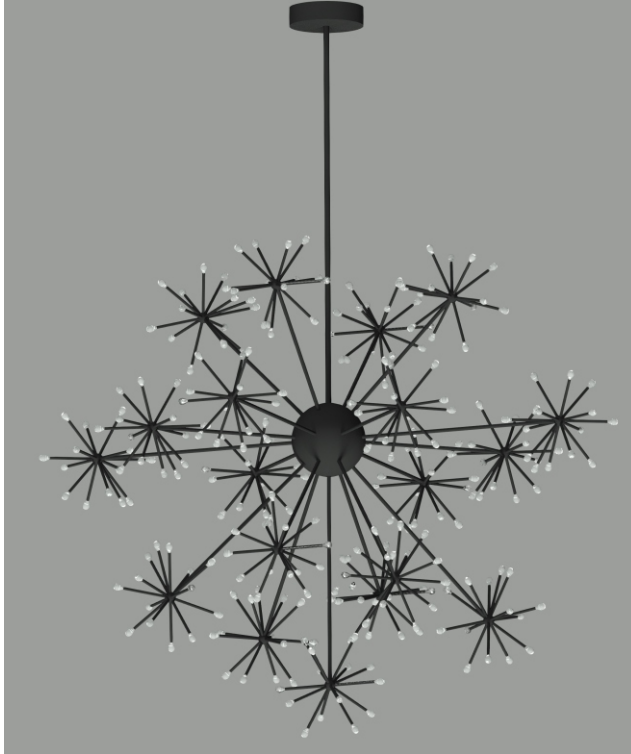

# Stella

## Large Star Pendant

Project	Type	Catalog #

### Features

- Decorative star burst pendant
- Clear acrylic balls

### Construction

- Steel canopy/stems/middle sphere
- Aluminum star burst
- Acrylic end pieces