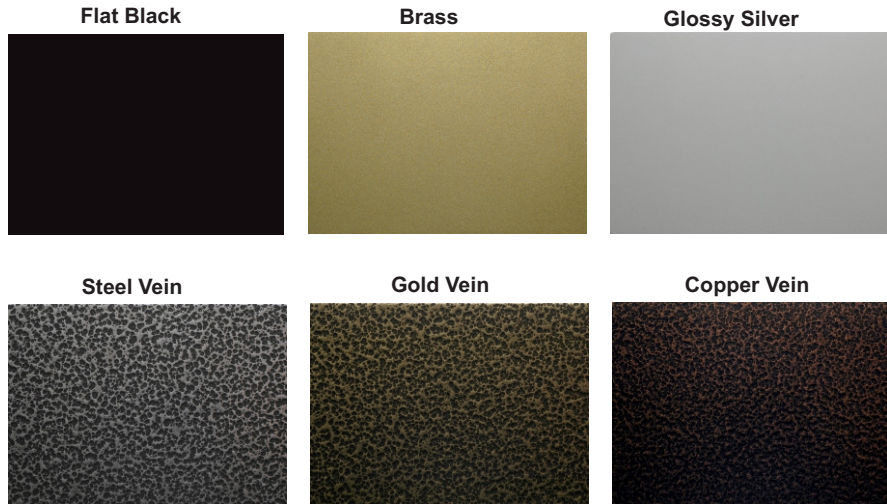

### Color

- 6 Standard Powder Color available
- Other colors available upon request

### Standard Powder Coat Colors

### Example: STLA-7-7-8-20W-30-D-FB

Product Code	Diameter	Height	Stem Length	Wattage	CCT	Dimming	Color
<b>STLA:</b> Stella Series	4: 4' OD 5: 5' OD 6: 6' OD 7: 7' OD 8: 8' OD	4: 4' H 5: 5' H 6: 6' H 7: 7' H 8: 8' H	4: 4' H 5: 5' H 6: 6' H 7: 7' H 8: 8' H C: (Custom)	20W: 20 Watts 40W: 40 Watts	27: 2700K 30: 3000K 35: 35000K 40: 4000K	ND: Non Dimming D: Phase Dimming	FB: Flat Black BR: Brass S: Glossy Silver SV: Steel Vein GV: Gold Vein CV: Copper Vein