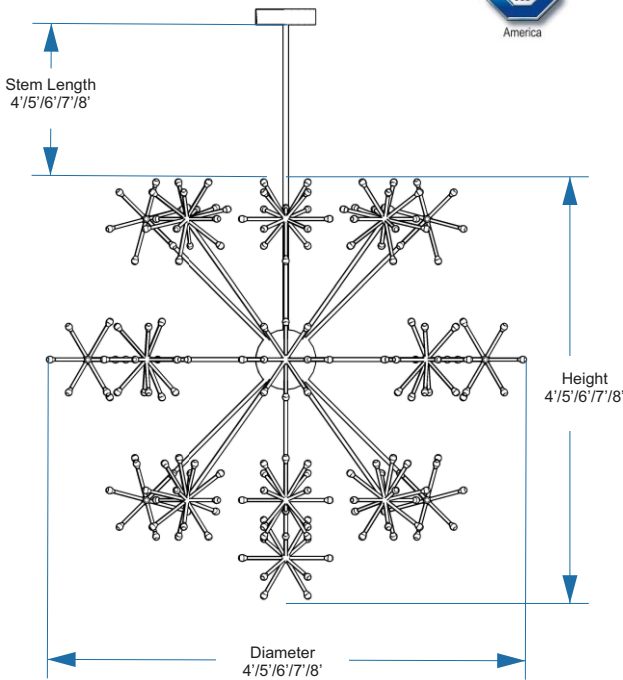

Stella

Large Star Pendant

Project	Type	Catalog #

Features

- Decorative star burst pendant
- Clear acrylic balls

Construction

- Steel canopy/stems/middle sphere
- Aluminum star burst
- Acrylic end pieces

Optics

- (8) G4 led lamps
- 1800 Lumens standard output
- 3600 Lumens high output

Electrical

- 120V Primary
- Integral driver
- 20W Standard output
- 40W High output

Installation

- Fixture will require some onsite assembly
- Canopy will have a standard 3/0 electrical box hook up.
- Canopy will also have (4) mounting holes

Dimming

- Triac / Phase Dimming
- 0-10V Dimming not available

Color

- 6 Standard Powder Color available
- Other colors available upon request

Compliance

- TUV listed to US and Canadian standard for dry locations.

Warranty

- 3 year warranty

Standard Powder Coat Colors

Example: STLA-7-7-8-20W-30-D-FB

Product Code	Diameter	Height	Stem Length	Wattage	CCT	Dimming	Color
STLA: Stella Series	4: 4' OD 5: 5' OD 6: 6' OD 7: 7' OD 8: 8' OD	4: 4' H 5: 5' H 6: 6' H 7: 7' H 8: 8' H	4: 4' H 5: 5' H 6: 6' H 7: 7' H 8: 8' H C: (Custom)	20W: 20 Watts 40W: 40 Watts	27: 2700K 30: 3000K 35: 35000K 40: 4000K	ND: Non Dimming D: Phase Dimming	FB: Flat Black BR: Brass S: Glossy Silver SV: Steel Vein GV: Gold Vein CV: Copper Vein